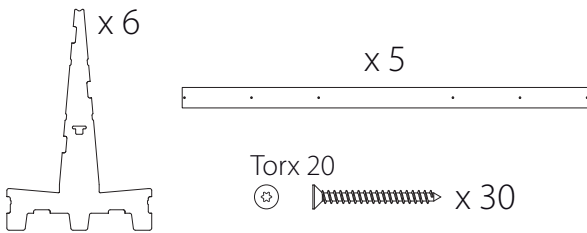

**LIMITED USE**

WEIGHT: 64 lbs

**EXTENSIVE USE**

WEIGHT: 73 lbs

**SG80.5.180 / 6 uprights**

**SG80.7.180 / 6 uprights**

Optional  
Wheelboard  
kit

(\* ) Load needs to be equally distributed over all vertical uprights of the rack