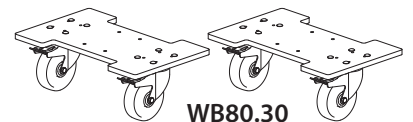

**LIMITED USE**

WEIGHT: 64 lbs

**EXTENSIVE USE**

WEIGHT: 73 lbs

**SG80.5.180 / 6 uprights**

**SG80.7.180 / 6 uprights**

Optional  
Wheelboard  
kit

(\* ) Load needs to be equally distributed over all vertical uprights of the rack