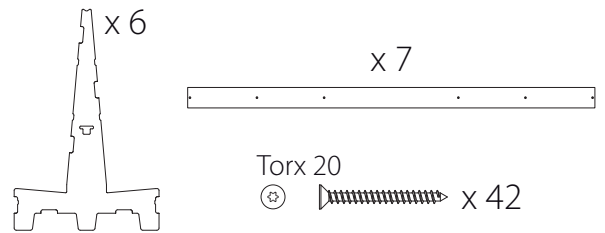

**LIMITED USE**

WEIGHT: 64 lbs

**EXTENSIVE USE**

WEIGHT: 73 lbs

**SG80.5.180 / 6 uprights**

**SG80.7.180 / 6 uprights**

Optional  
Wheelboard  
kit

(\* ) Load needs to be equally distributed over all vertical uprights of the rack