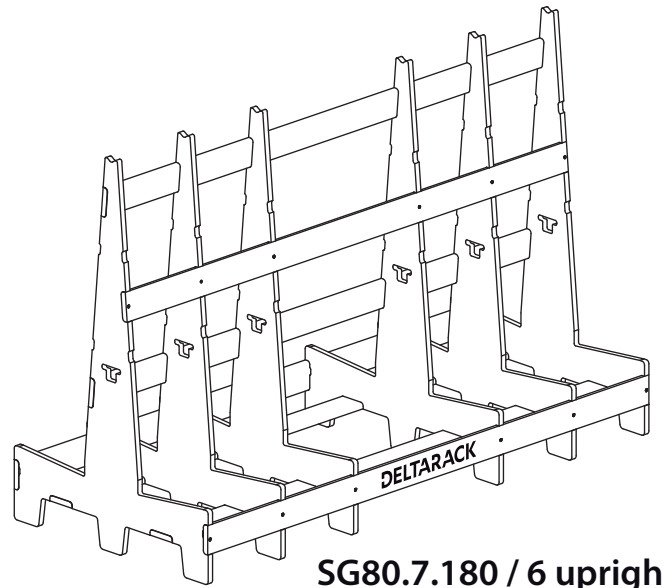

**LIMITED USE**

WEIGHT: 64 lbs

**EXTENSIVE USE**

WEIGHT: 73 lbs

**SG80.5.180 / 6 uprights**

**SG80.7.180 / 6 uprights**

Optional  
Wheelboard  
kit

(\* ) Load needs to be equally distributed over all vertical uprights of the rack