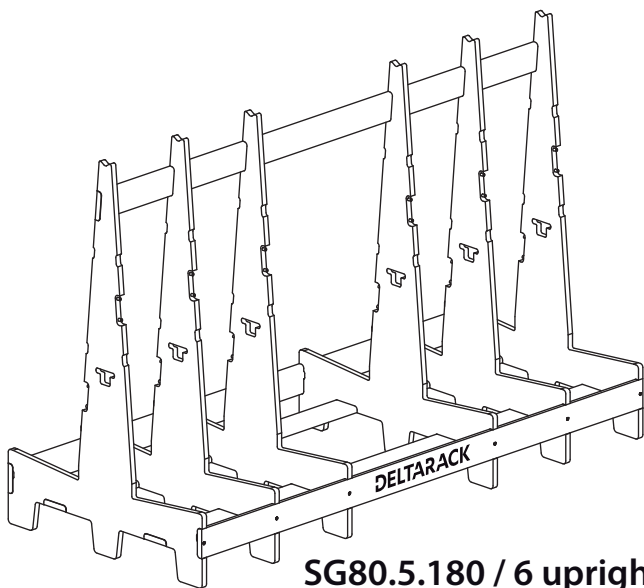

**LIMITED USE**

WEIGHT: 64 lbs

**EXTENSIVE USE**

WEIGHT: 73 lbs

**SG80.5.180 / 6 uprights**

**SG80.7.180 / 6 uprights**

Optional  
Wheelboard  
kit

(\* ) Load needs to be equally distributed over all vertical uprights of the rack