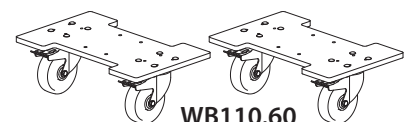

LIMITED USE

WEIGHT: 84 lbs

EXTENSIVE USE

WEIGHT: 99 lbs

SL110.5.300 / 6 uprights

SL110.7.300 / 6 uprights

**Optional
Wheelboard
kit**

WB110.60

(*) Load needs to be equally distributed over all vertical uprights of the rack