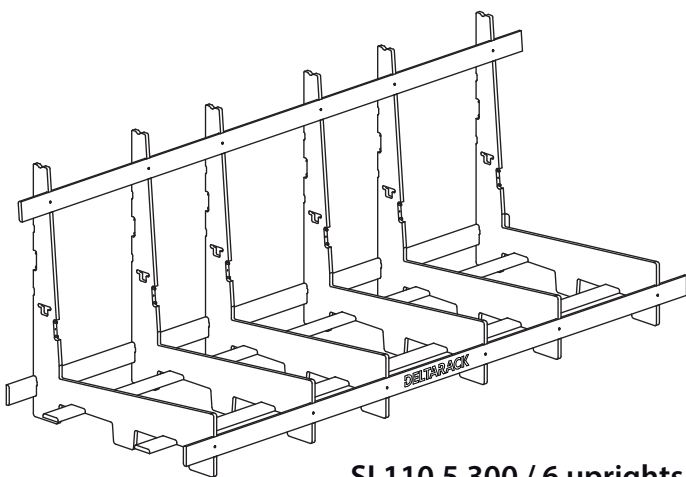

LIMITED USE

WEIGHT: 84 lbs

EXTENSIVE USE

WEIGHT: 99 lbs

SL110.5.300 / 6 uprights

SL110.7.300 / 6 uprights

**Optional
Wheelboard
kit**

WB110.60

(*) Load needs to be equally distributed over all vertical uprights of the rack