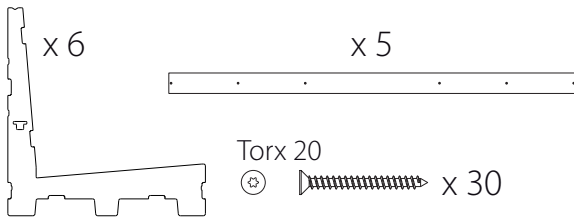

LIMITED USE

WEIGHT: 84 lbs

EXTENSIVE USE

WEIGHT: 99 lbs

SL110.5.300 / 6 uprights

SL110.7.300 / 6 uprights

**Optional
Wheelboard
kit**

WB110.60

(*) Load needs to be equally distributed over all vertical uprights of the rack