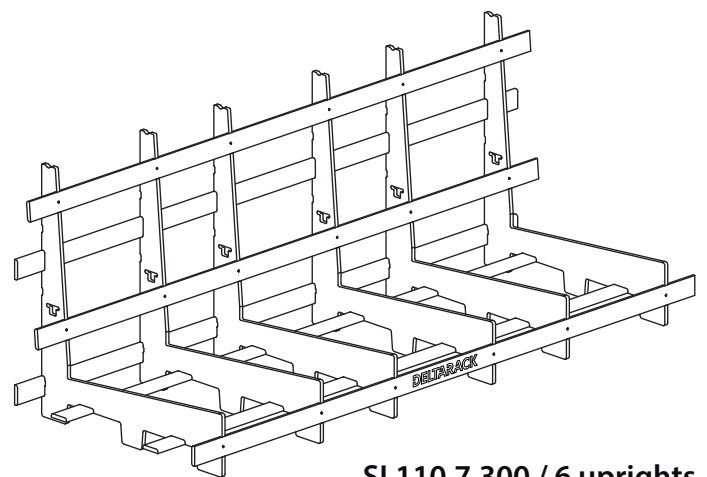

LIMITED USE

WEIGHT: 84 lbs

EXTENSIVE USE

WEIGHT: 99 lbs

SL110.5.300 / 6 uprights

SL110.7.300 / 6 uprights

**Optional
Wheelboard
kit**

WB110.60

(*) Load needs to be equally distributed over all vertical uprights of the rack