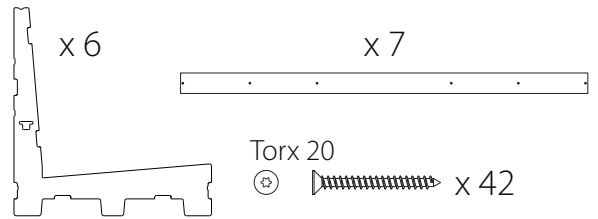

LIMITED USE

WEIGHT: 84 lbs

EXTENSIVE USE

WEIGHT: 99 lbs

SL110.5.300 / 6 uprights

SL110.7.300 / 6 uprights

**Optional
Wheelboard
kit**

WB110.60

(*) Load needs to be equally distributed over all vertical uprights of the rack