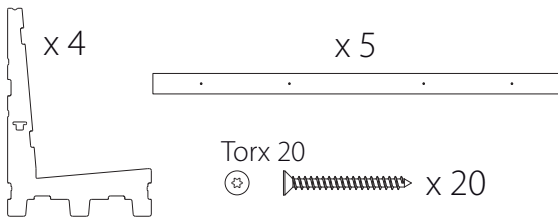

**LIMITED USE**

WEIGHT: 46 lbs

**EXTENSIVE USE**

WEIGHT: 54 lbs

**Optional  
Wheelboard  
kit**

(\* ) Load needs to be equally distributed over all vertical uprights of the rack