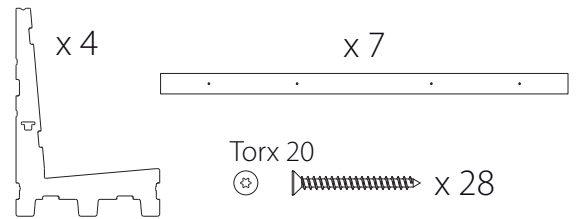

**LIMITED USE**

WEIGHT: 46 lbs

**EXTENSIVE USE**

WEIGHT: 54 lbs

**Optional  
Wheelboard  
kit**

(\* ) Load needs to be equally distributed over all vertical uprights of the rack