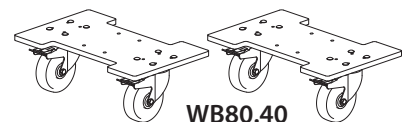

**LIMITED USE**

WEIGHT: 46 lbs

**EXTENSIVE USE**

WEIGHT: 54 lbs

**Optional  
Wheelboard  
kit**

(\* ) Load needs to be equally distributed over all vertical uprights of the rack