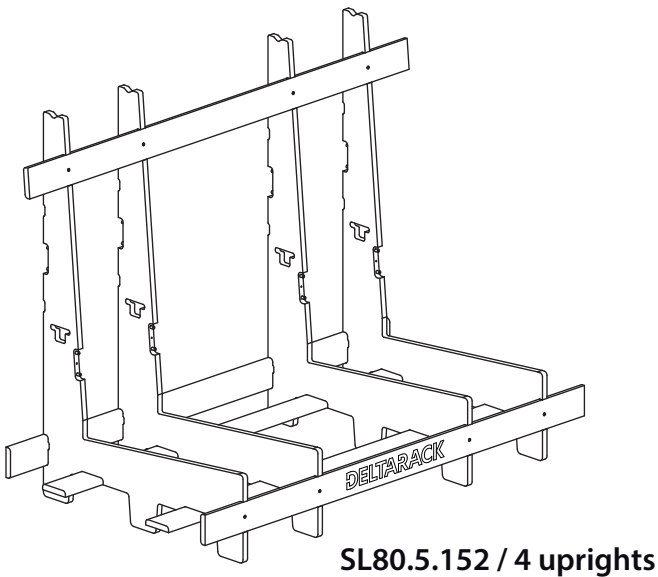

**LIMITED USE**

WEIGHT: 46 lbs

**EXTENSIVE USE**

WEIGHT: 54 lbs

**Optional  
Wheelboard  
kit**

(\* ) Load needs to be equally distributed over all vertical uprights of the rack