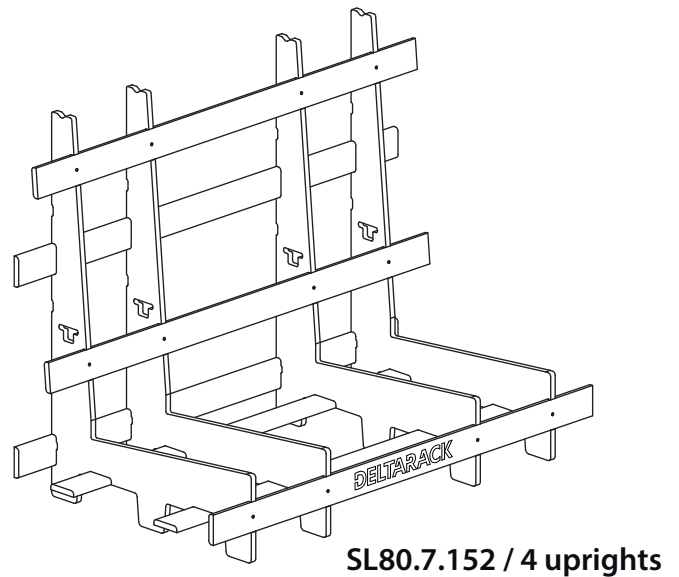

**LIMITED USE**

WEIGHT: 46 lbs

**EXTENSIVE USE**

WEIGHT: 54 lbs

**Optional  
Wheelboard  
kit**

(\* ) Load needs to be equally distributed over all vertical uprights of the rack